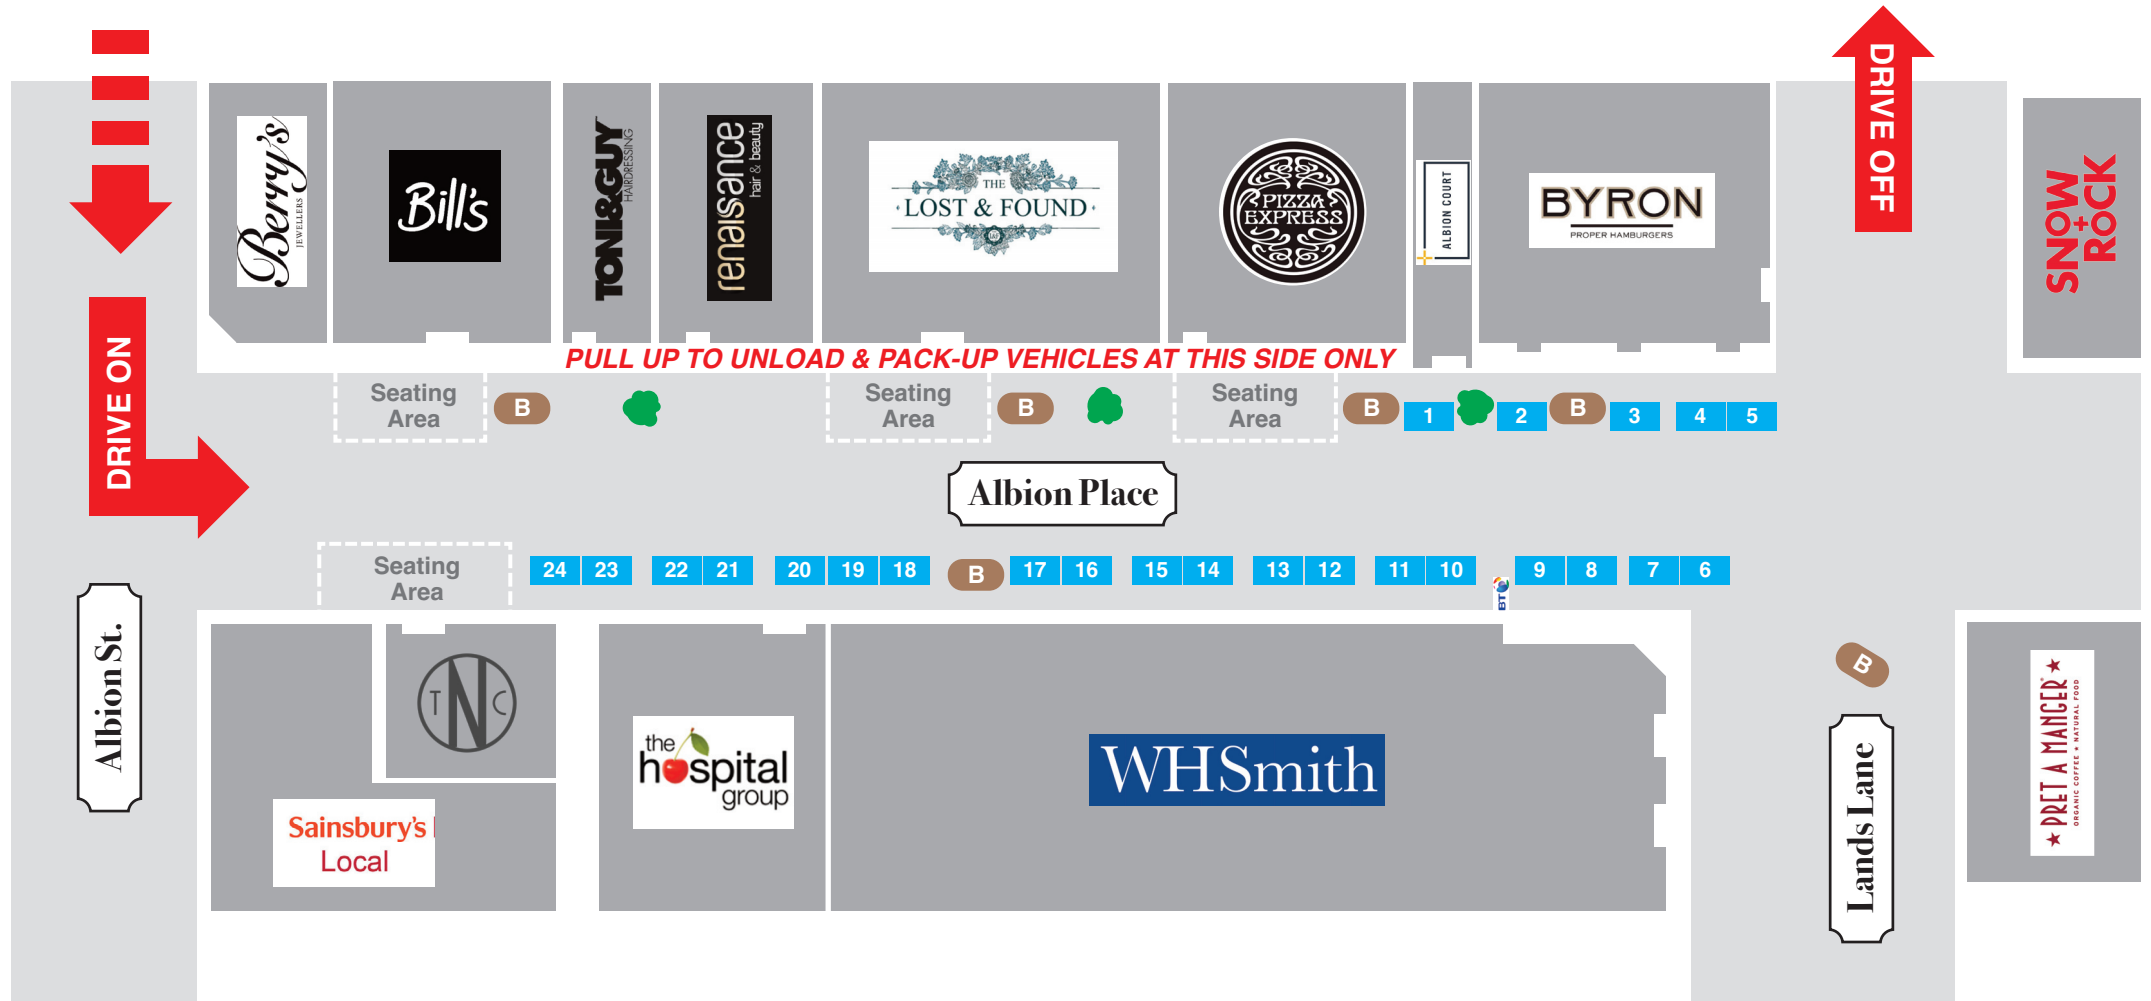

*artsmix @ Albion Place 24 Stall Plan

Access is by driving down Albion Street onto the pedestrianised area, please check your access route taking care of one-way systems, bus lanes and roadworks **Albion Place Post Code: LS1 6JL**

Arrival/drop off time is from 8.00am, though you are welcome to arrive any time up to 9:45am, vehicles should not be on site more than 15 minutes and all must be off site by 10:00am. Please pull up on the left (Lost & Found/Pizza Express side) to unload/reload and set up your stall after removing your vehicle. Please also be as swift and courteous as possible at the end of the day too, showing consideration for those in the bars and taking care not to block Albion Place then either. You are welcome to start packing away from 6:30pm, though will not be able to get vehicles back on site until the security barriers automatically drop at 7:00pm