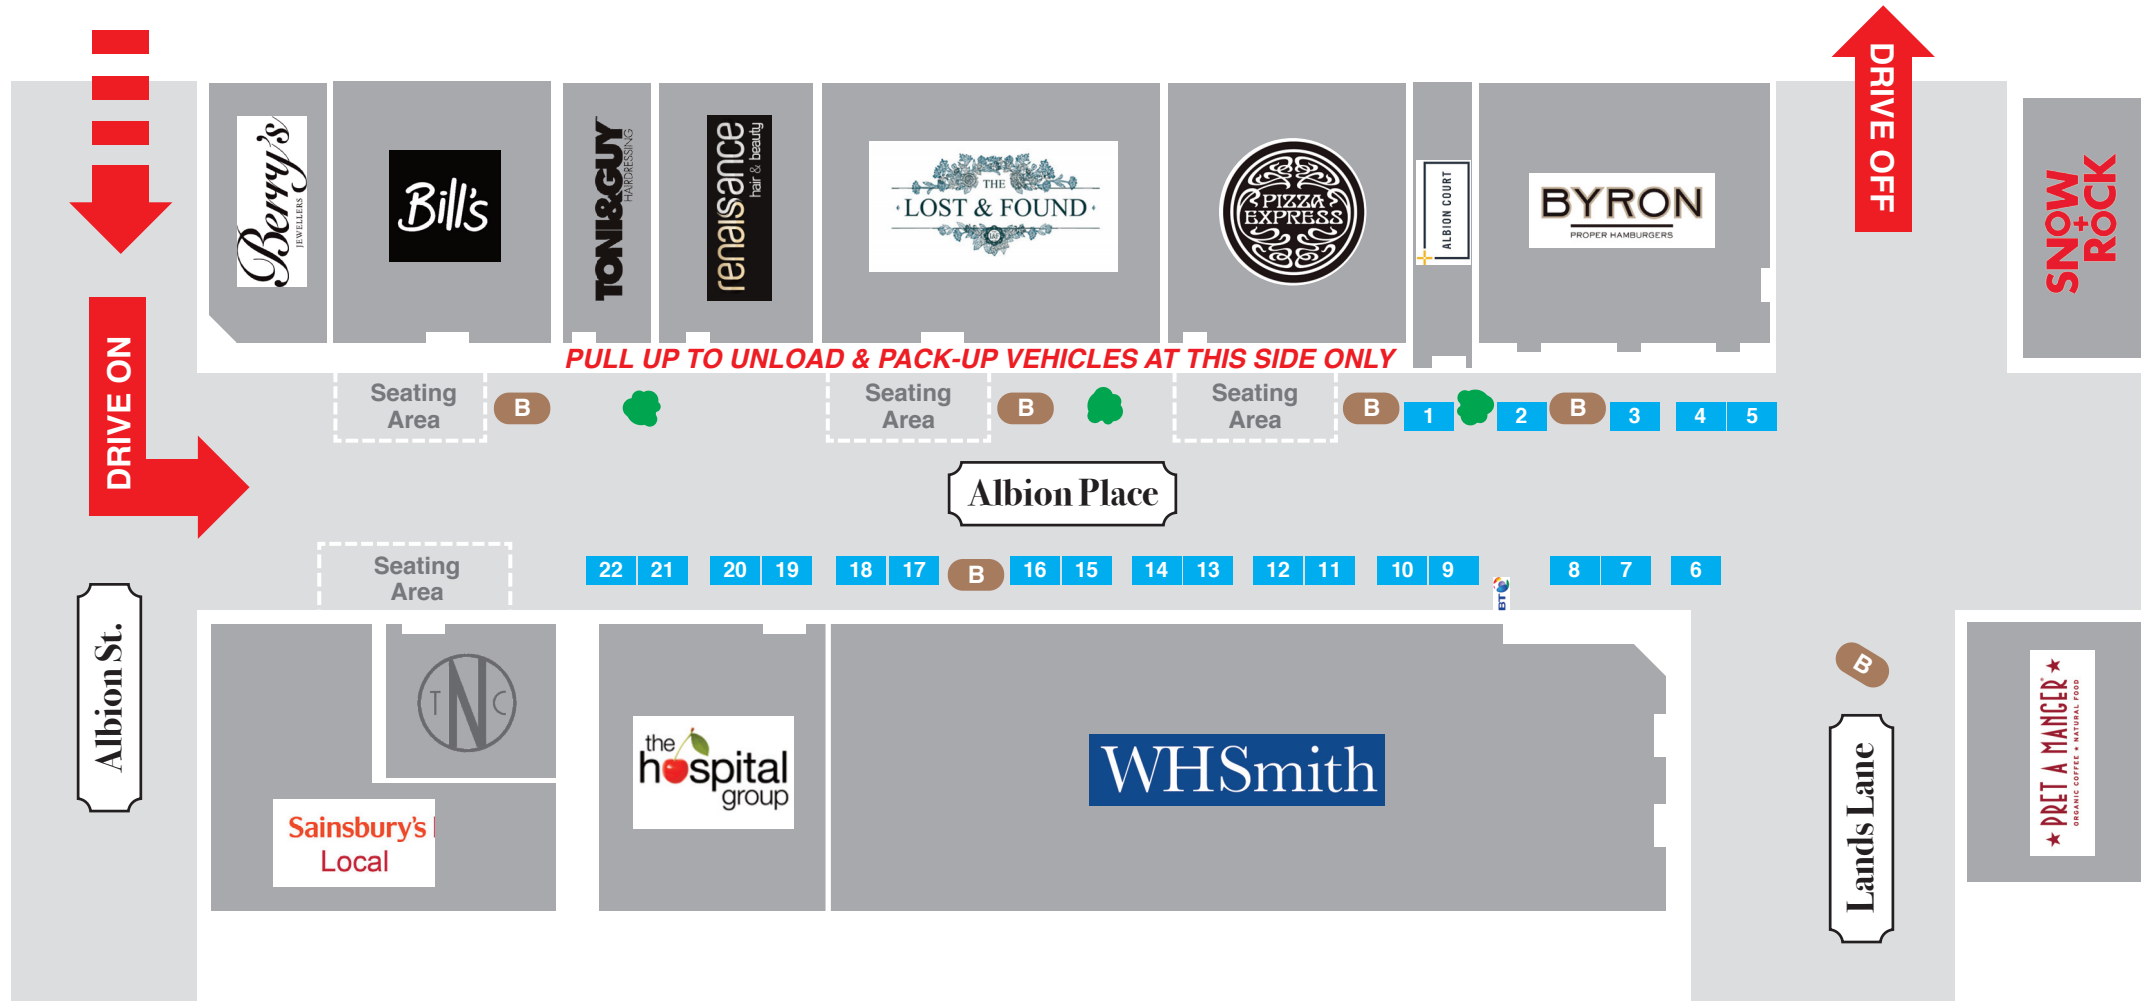

*artsmix @ Albion Place 22 Stall Plan

Access is by driving down Albion Street onto the pedestrianised area, please check your access route taking care of one-way systems, bus lanes and roadworks **Albion Place Post Code: LS1 6JL**

Arrival/drop off time is from 8.00am, though you are welcome to arrive any time up to 9:45am, vehicles should not be on site more than 15 minutes and all must be off site by 10:00am. Please pull up on the left (Lost & Found/Pizza Express side) to unload/reload and set up your stall after removing your vehicle. Please also be as swift and courteous as possible at the end of the day too, showing consideration for those in the bars and taking care not to block Albion Place then either. You are welcome to start packing away from 6:30pm, though will not be able to get vehicles back on site until the security barriers automatically drop at 7:00pm