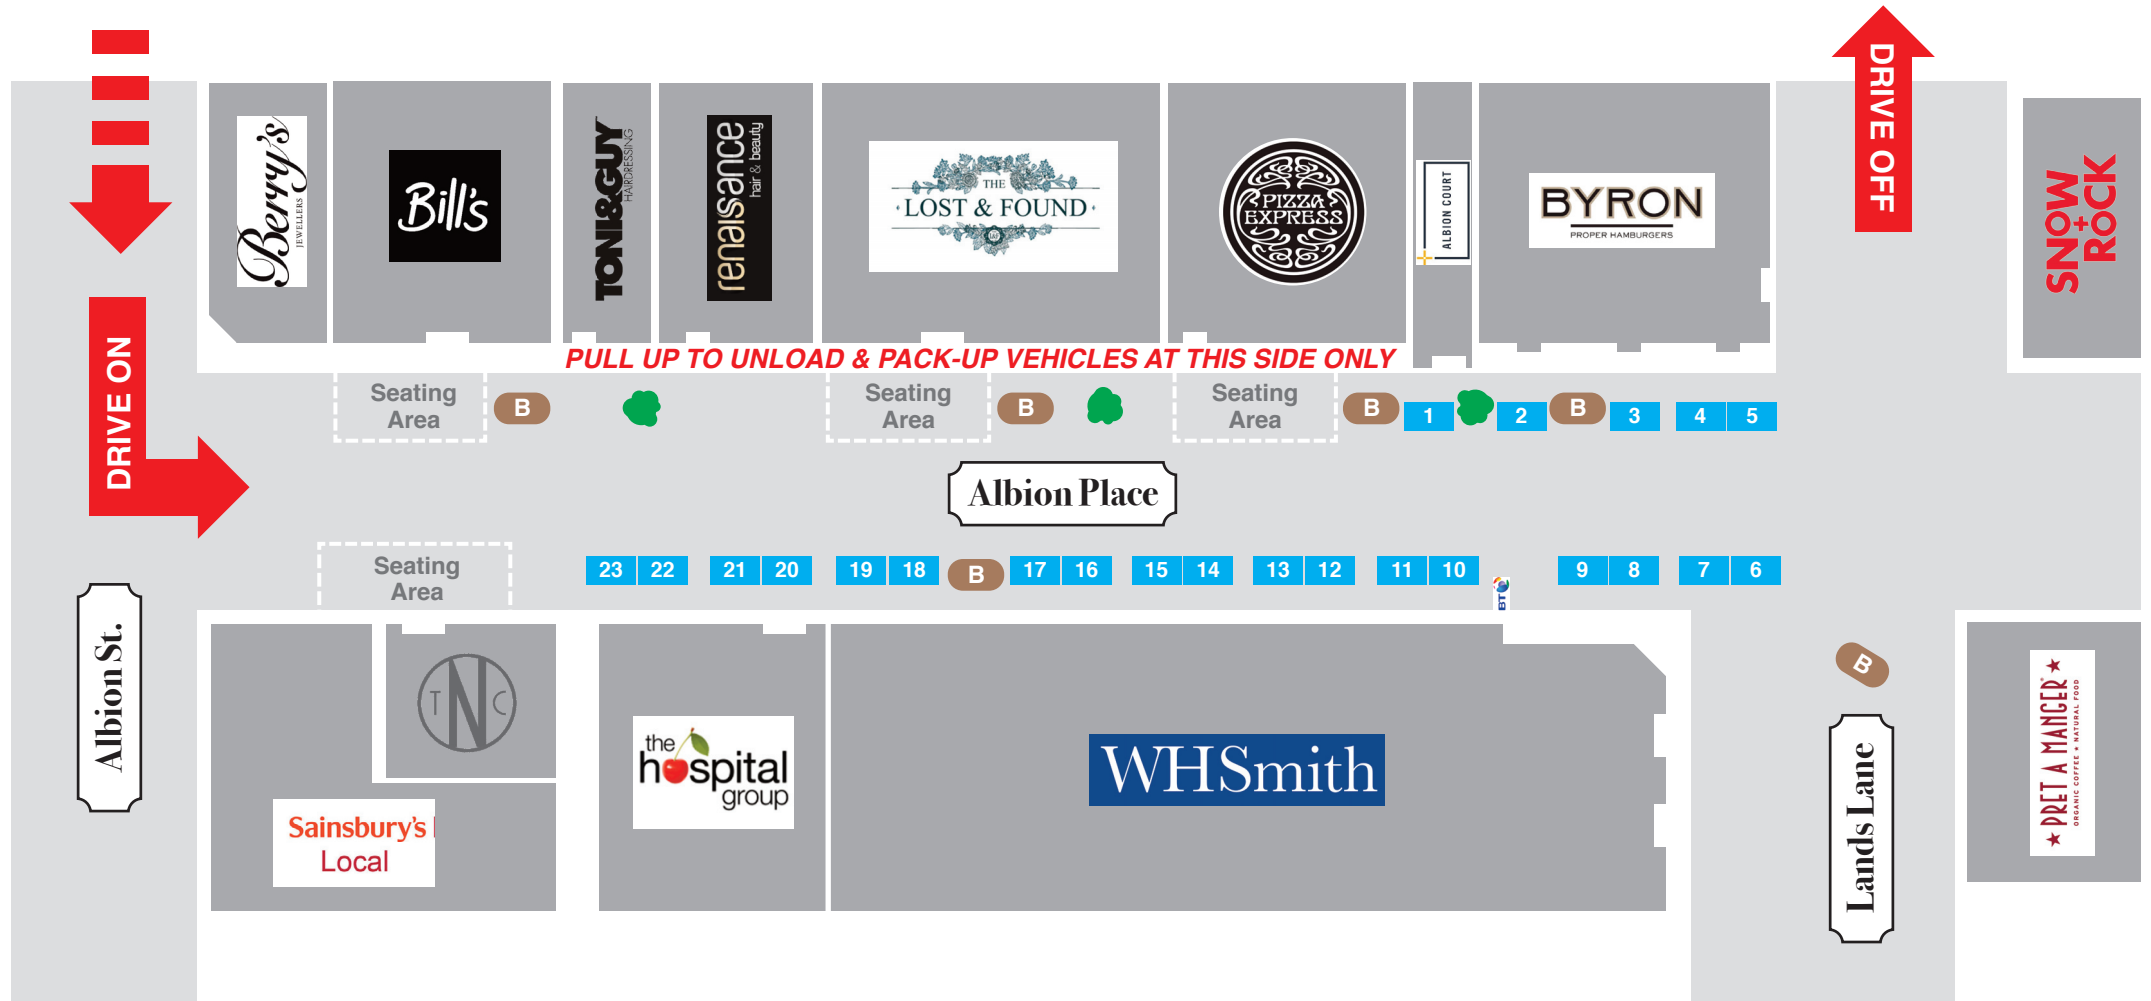

*artsmix @ Albion Place 23 Stall Plan

Access is by driving down Albion Street onto the pedestrianised area, please check your access route taking care of one-way systems, bus lanes and roadworks **Albion Place Post Code: LS1 6JL**

Arrival/drop off time is from 8.00am, though you are welcome to arrive any time up to 9:45am, vehicles should not be on site more than 15 minutes and all must be off site by 10:00am. Please pull up on the left (Lost & Found/Pizza Express side) to unload/reload and set up your stall after removing your vehicle. Please also be as swift and courteous as possible at the end of the day too, showing consideration for those in the bars and taking care not to block Albion Place then either. You are welcome to start packing away from 6:30pm, though will not be able to get vehicles back on site until the security barriers automatically drop at 7:00pm